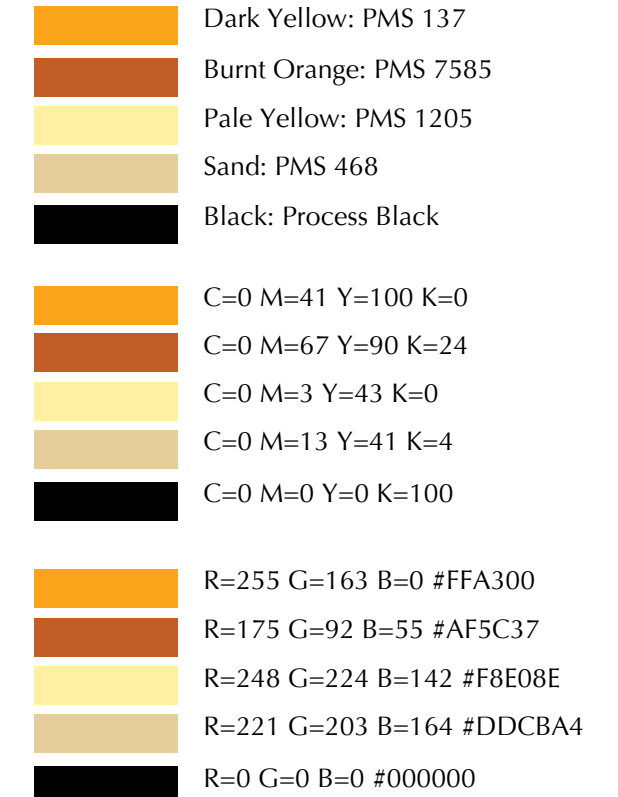

Background Textures

Yellow Stripe

White Canvas

Yellow Burlap Option 1

Yellow Burlap Option 2

Burnt Orange Linen

Brown Burlap

Special Instructions

The PMS 158 Orange color cannot be used in large areas or as a focal color. Use the Burnt Orange Linen texture instead.

SPCA of Central Florida rebranded to:

PET ALLIANCE
of Greater Orlando

Brand Reference Guide

Full Color Logo on Color Background

When the Full Color Logo is placed onto a textured or color background, a white box should be placed within the logo "window" for contrast.

Color Palette

Primary Color Palette

PMS (for printing)

CMYK (for printing)

RGB & HEX (for digital)

Secondary Color Palette

Typography

The primary fonts that are used for Pet Alliance materials are:

| | | |
|--------------------------------|---------------------------------------|-----------------------------------|
| Brandon Grotesque Light | abcdefghijklmnopqrstuvwxy | ABCDEFGHIJKLMNOPQRSTUVWXYZ |
| Brandon Grotesque Medium | abcdefghijklmnopqrstuvwxy | ABCDEFGHIJKLMNOPQRSTUVWXYZ |
| Brandon Grotesque Black | abcdefghijklmnopqrstuvwxy | ABCDEFGHIJKLMNOPQRSTUVWXYZ |
| Ce ntury G o thic | a b c d e fg hijklm no p q rstuvw xyz | ABC DEFG HIJKLMNO PQ RSTUVWXYZ |